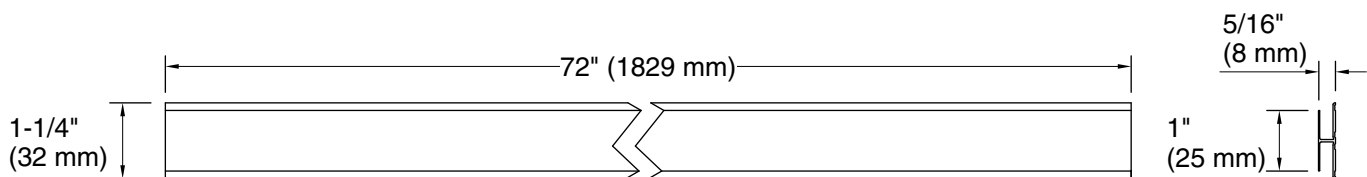

Technical Information

All product dimensions are nominal.

Material: Anodized Aluminum, Powder-coated Aluminum

Notes

Install this product according to the installation guide.